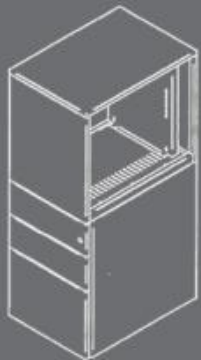

Product Options

G3BK6126L

G3ST6126L

G3BK8126L

G3ST8126L

G3BK8128L

G3ST8128L

G3BK6126R

G3ST6126R

G3BK8126R

G3ST8126R

G3ST8128L

G3ST8128R

Code Breakdown = G3 = Screen High BK = Bookshelf 612 = 600 deep unit 1200 high 6L = 600 Pedestal L/H
Code Breakdown = G3 = Screen High ST = Side Tambour 812 = 800 deep unit 1200 high 8R = 800 Pedestal R/H

G3BK = Bookshelf
G3ST = Side Tambour